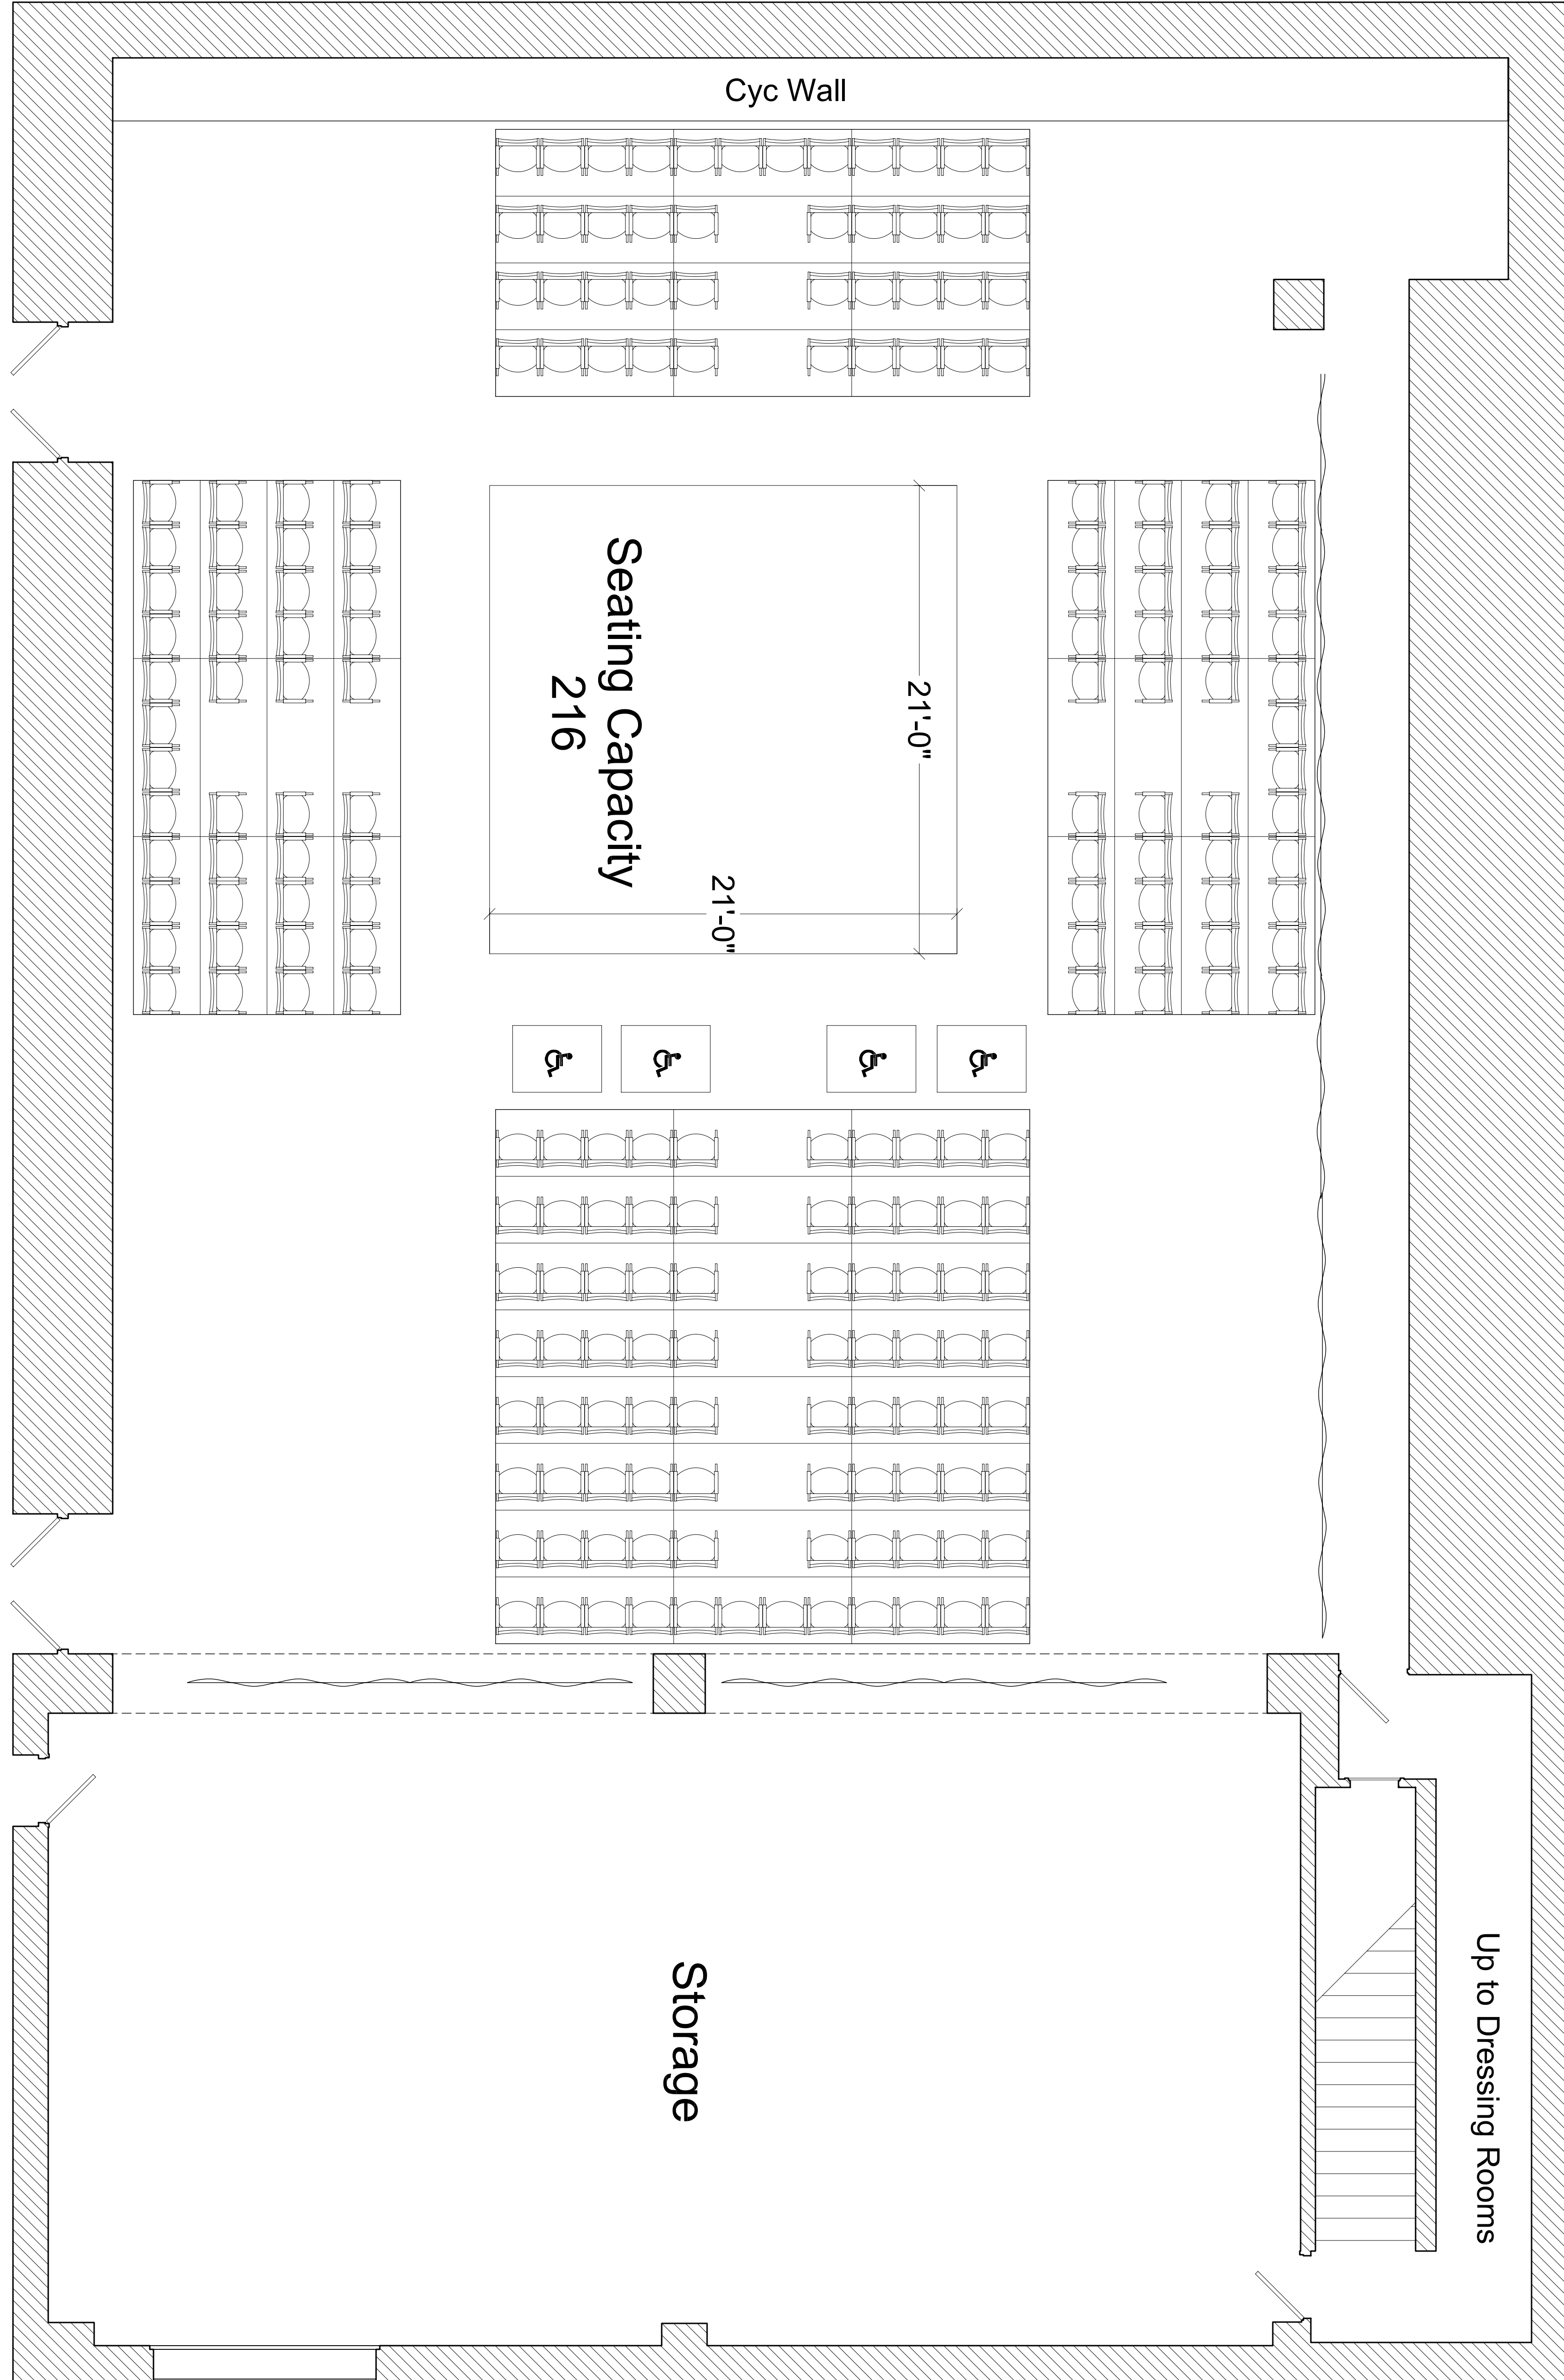

Scale: 1/4" = 1' 0"

Round Configuration

0 1 2 4 8 16 32 64

Andrew Johnson Theater

IN THE ROUND SEATING ARRANGEMENT

Tennessee Performing Arts Center

505 Deaderick Street - Nashville, Tennessee 37243
phone 615.782.4000 fax 615.782.4012