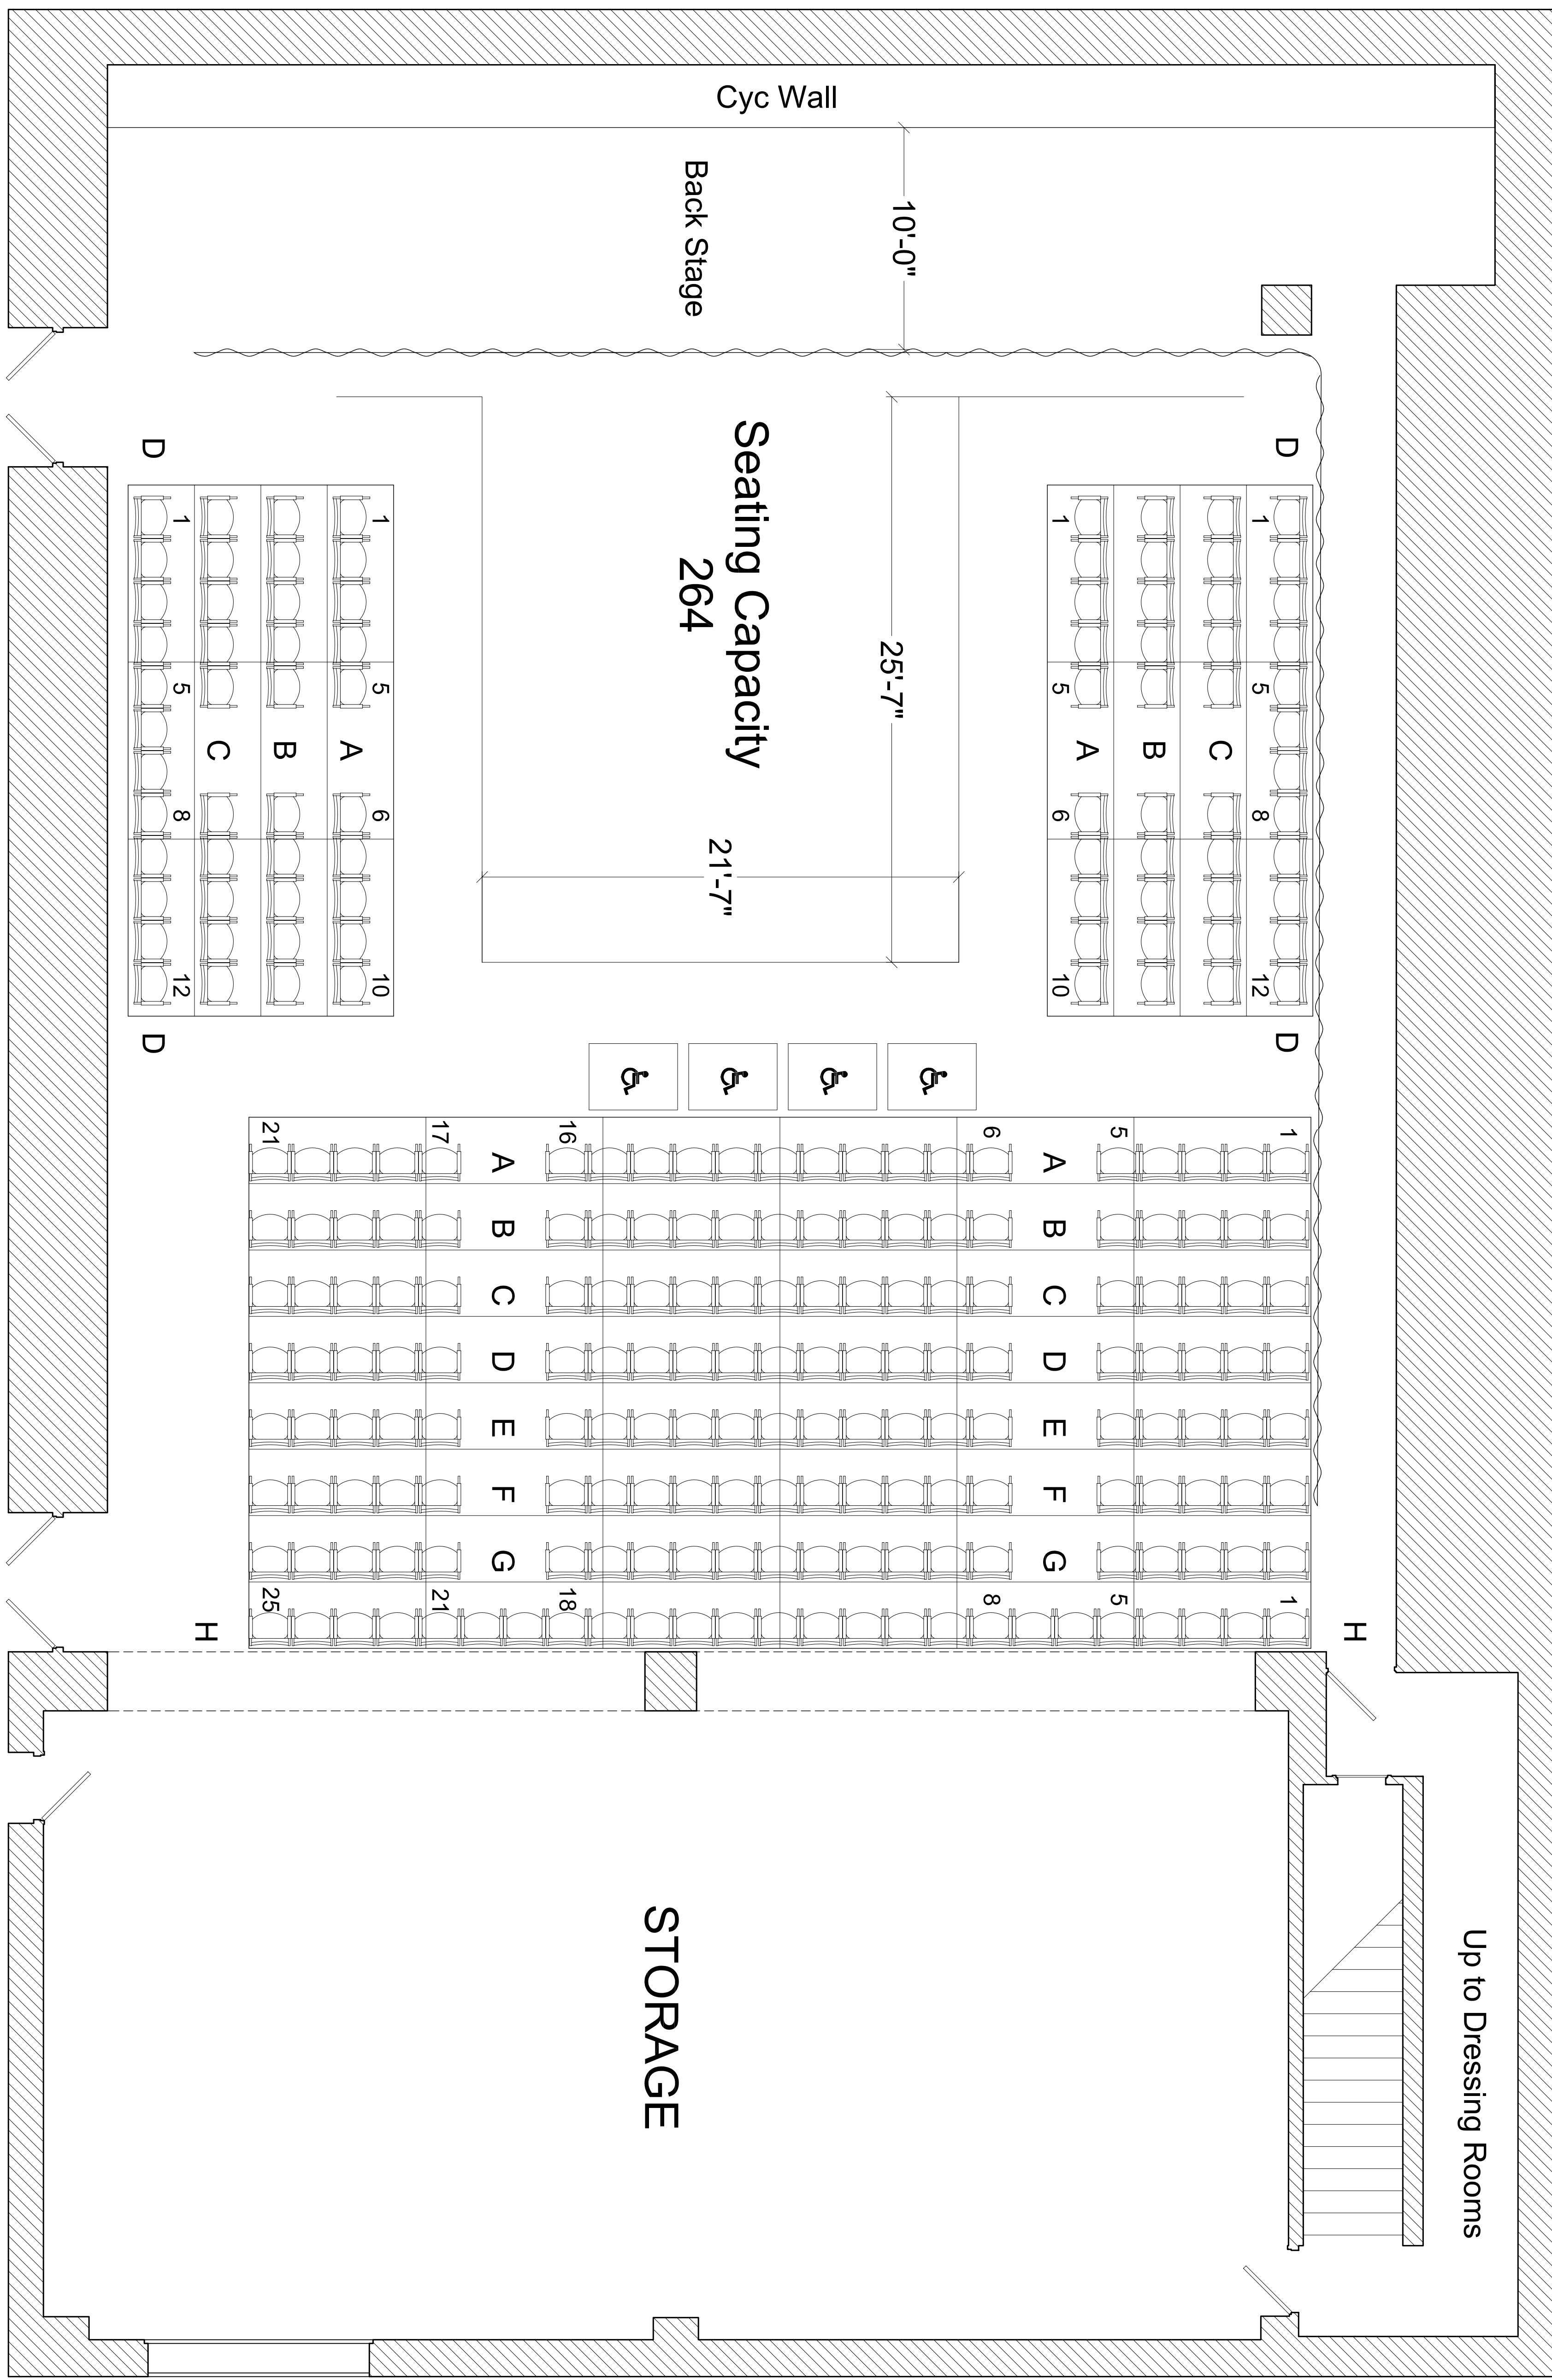

Scale: 1/4" = 1' 0"

Long Thrust Configuration

0 1 2 4 8 16 32 64

Andrew Johnson Theater

LONG THRUST SEATING ARRANGEMENT

Tennessee Performing Arts Center

505 Deaderick Street - Nashville, Tennessee 37243
phone 615.782.4000 fax 615.782.4012