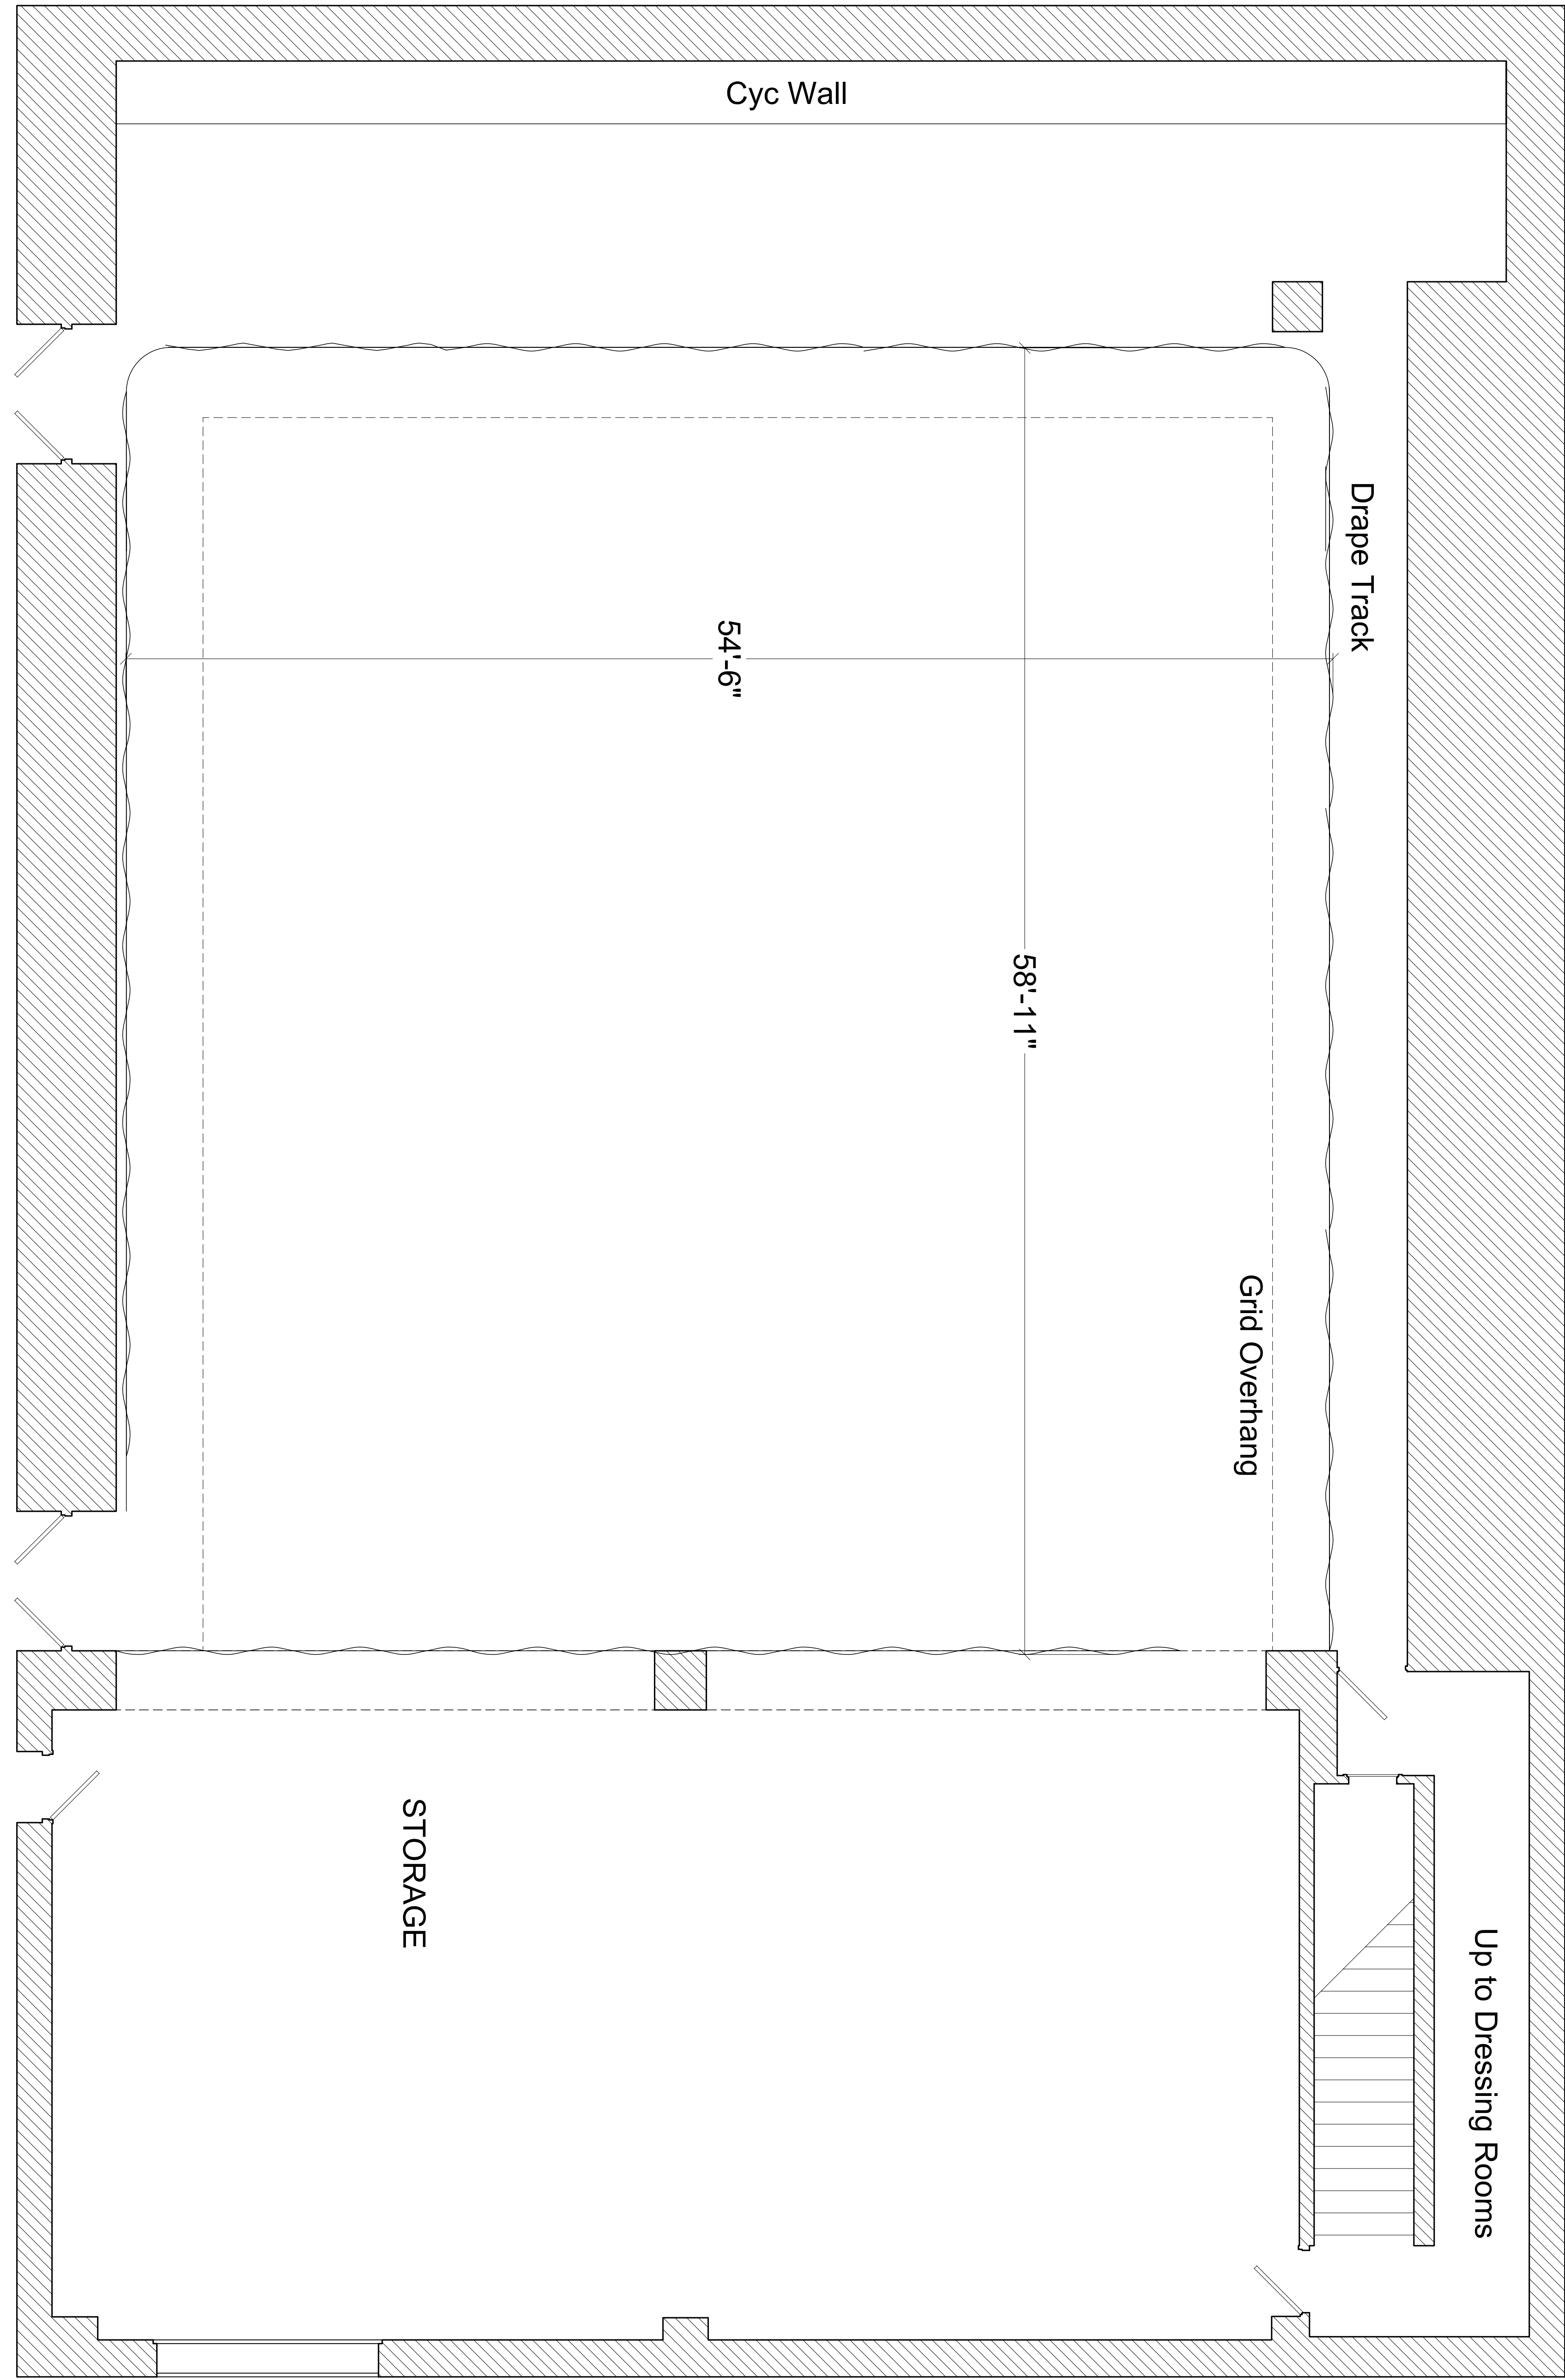

Scale: 1/4" = 1' 0"

Open Floor Configuration

0 1 2 4 8 16 32 64

Andrew Johnson Theater

OPEN FLOOR ARRANGEMENT

Tennessee Performing Arts Center

505 Deaderick Street - Nashville, Tennessee 37243
phone 615.782.4000 fax 615.782.4012