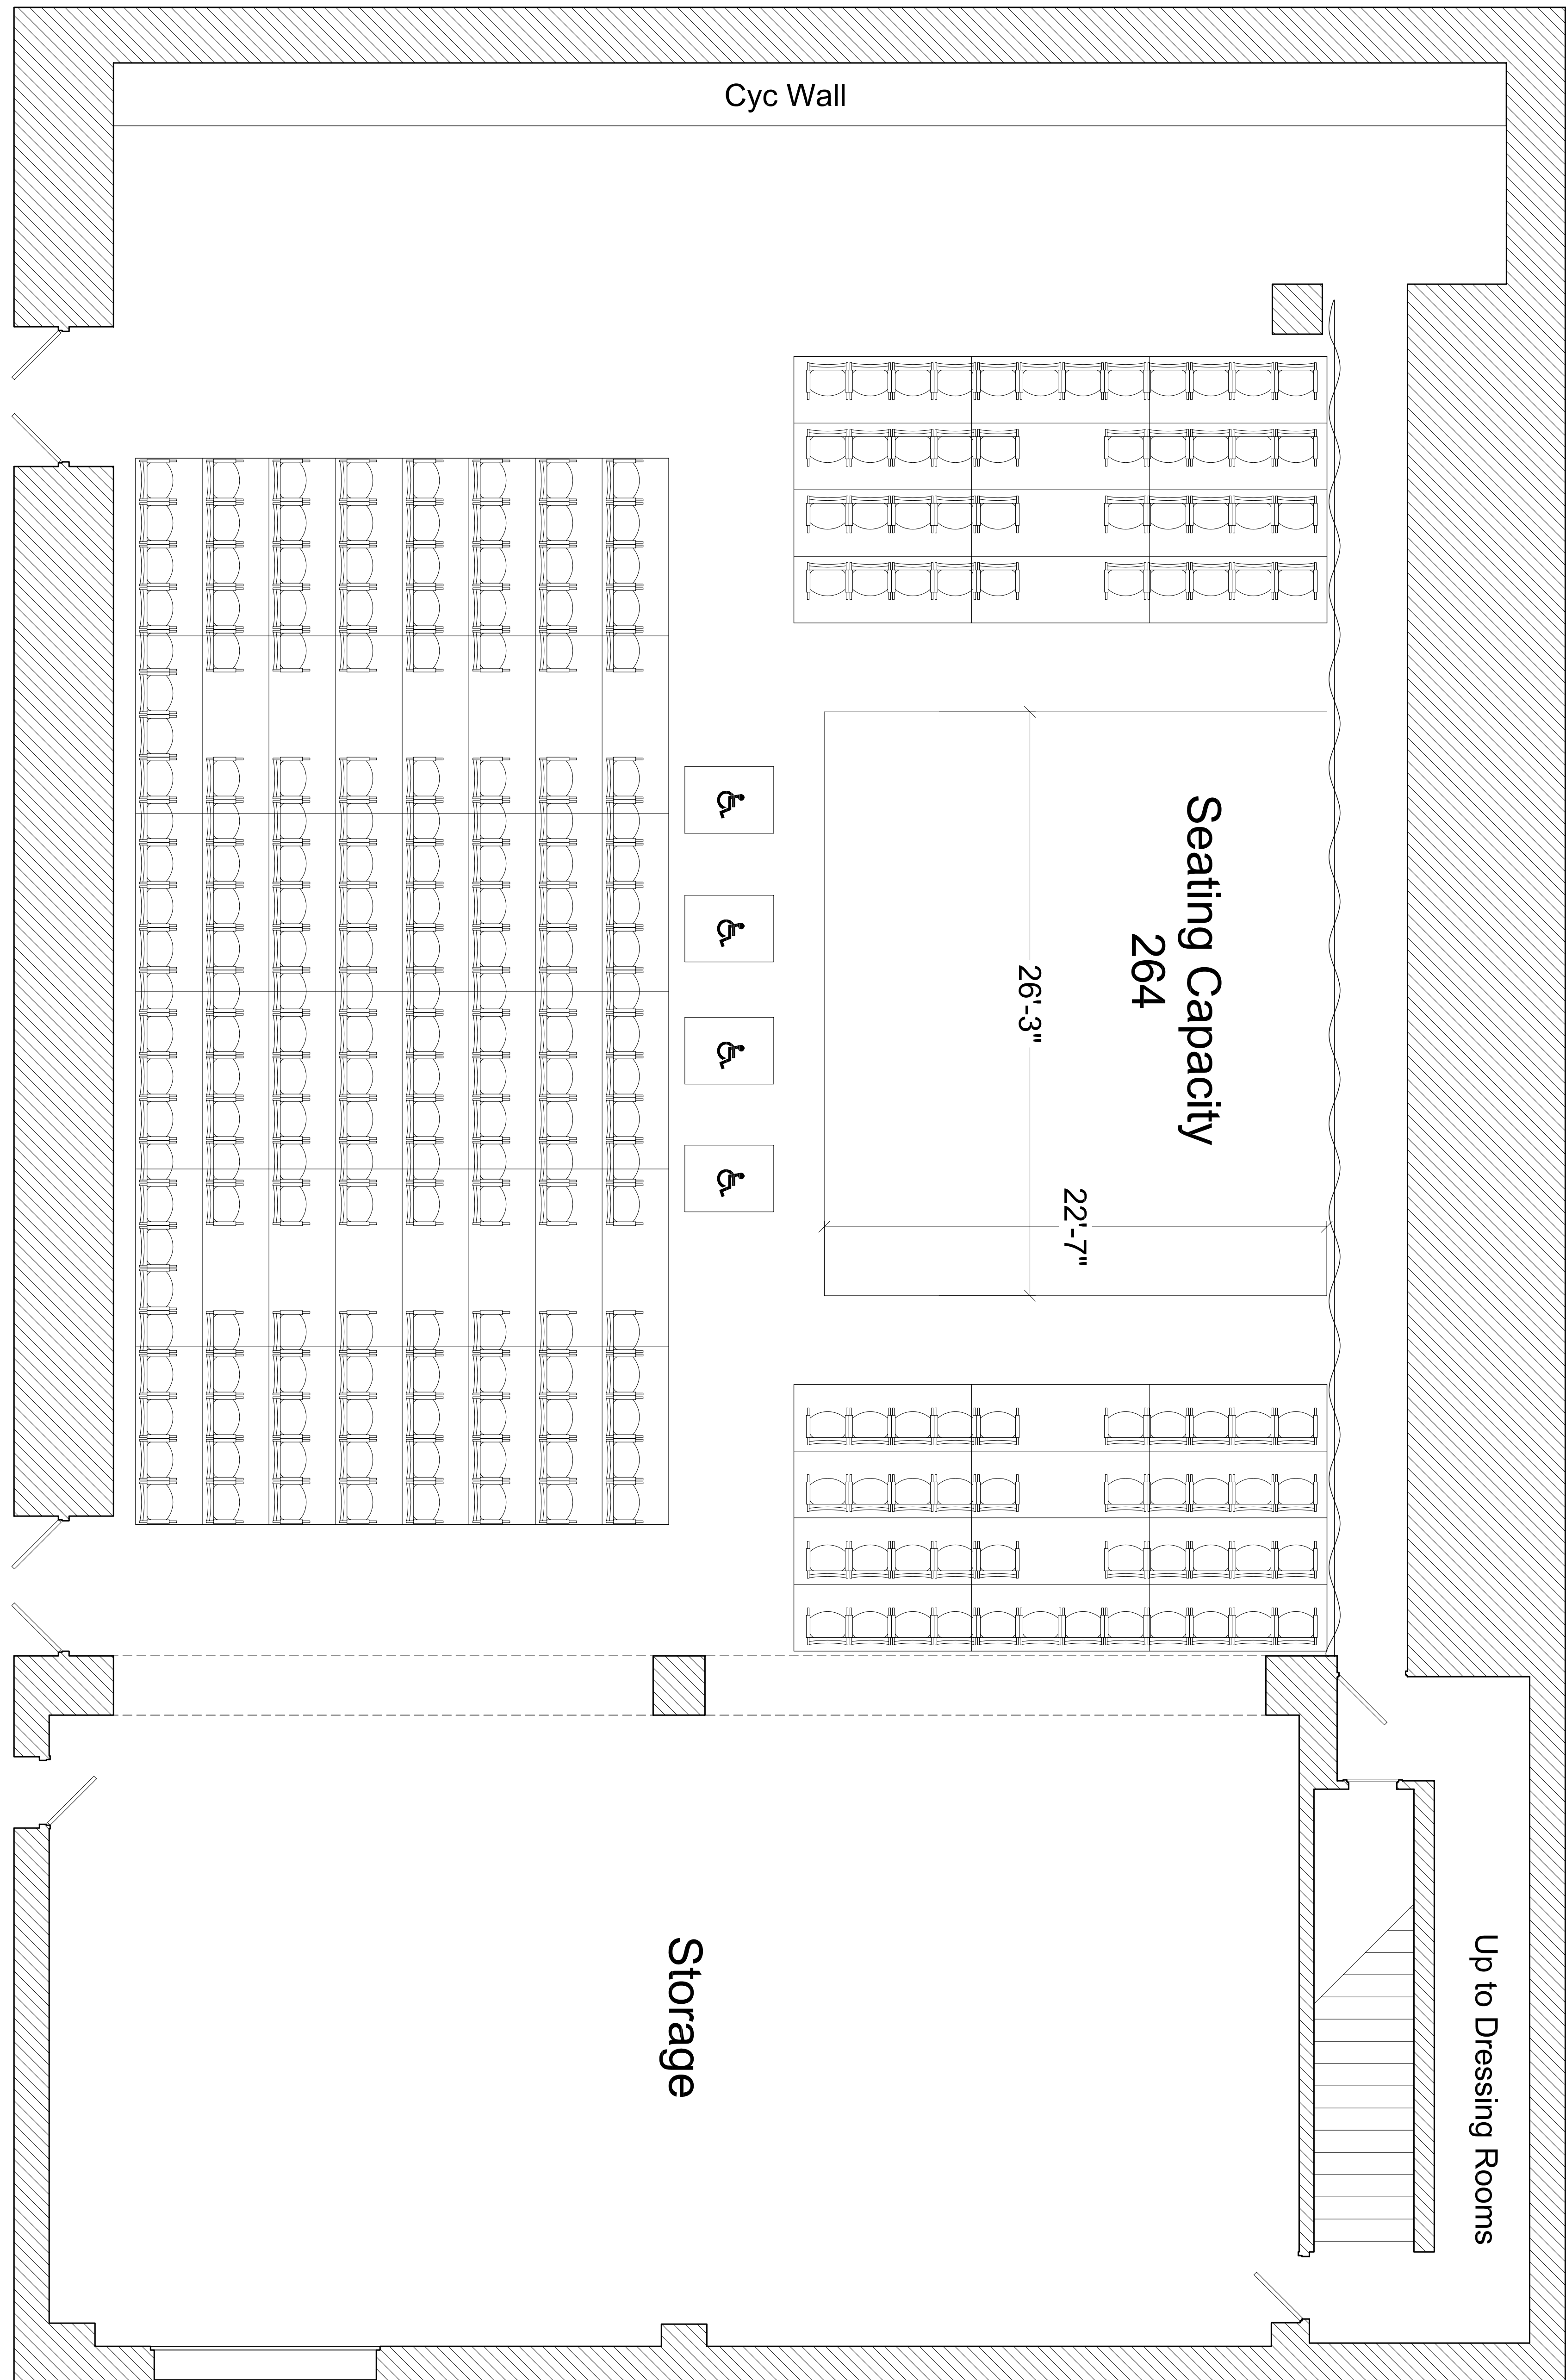

Scale: 1/4" = 1' 0"

Short Thrust Configuration

0 1 2 4 8 16 32 64

Andrew Johnson Theater
SHORT THRUST SEATING ARRANGEMENT

Tennessee Performing Arts Center

505 Deaderick Street - Nashville, Tennessee 37243
phone 615.782.4000 fax 615.782.4012